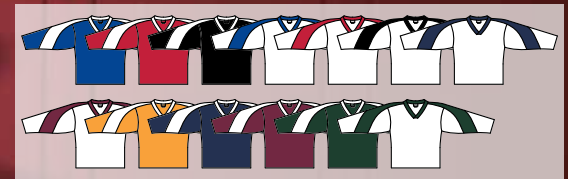

SLAP SHOT HOCKEY JERSEY

1517 YOUTH | LIST \$22.90

1527 ADULT | LIST \$26.90

STYLE

- Hockey Jersey with Angled Contrast Shoulder Panel

FABRIC

- Heavyweight Birdseye Polyester Air Mesh

FEATURES

- Contrast color collar
- Two-color angle design
- Reinforced construction
- Oversized hockey cut

SIZES

- Youth S/M-L/XL (Youth Top C), Adult S-G (Adult Top C), Add (2XL-\$5, GOALIE-\$5)

15 ROY/ WHT
25 SCR/ WHT
45 BLK/ WHT
51 WHT/ ROY
52 WHT/ SCR
54 WHT/ BLK
57 WHT/ NAVY