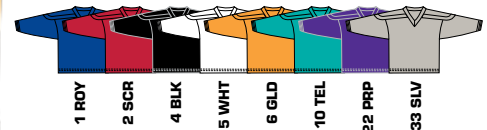

- Hockey Jersey with Contrast Shoulder Panel

FABRIC

- Heavyweight Birdseye Polyester Air Mesh

SIZES

- Youth S/M-L/XL (Youth Top C), Adult S-G (Adult Top C), Add (2XL-\$5, GOALIE-\$5)

15 ROY/WHT
25 SCR/WHT
35 KLY/WHT
45 BLK/WHT
46 BLK/GLD
51 WHT/ROY
52 WHT/SCR
54 WHT/BLK
64 GLD/BLK
334 SLV/BLK

CROSS CHECK

1512 YOUTH | LIST \$20.90

1522 ADULT | LIST \$22.90

STYLE

- Mini Mesh Hockey Jersey

FABRIC

- 100% Nylon Mini Mesh

SIZES

- Youth S/M-L/XL (Youth Top C), Adult S-G (Adult Top C), Add (2XL-\$5, GOALIE-\$5)

FEATURES

- Reinforced construction
- Oversized hockey cut
- Fully covered stitched shoulders at no extra cost

1 ROY
2 SCR
4 BLK
5 WHT
6 GLD
10 TEL
22 PRP
33 SLV